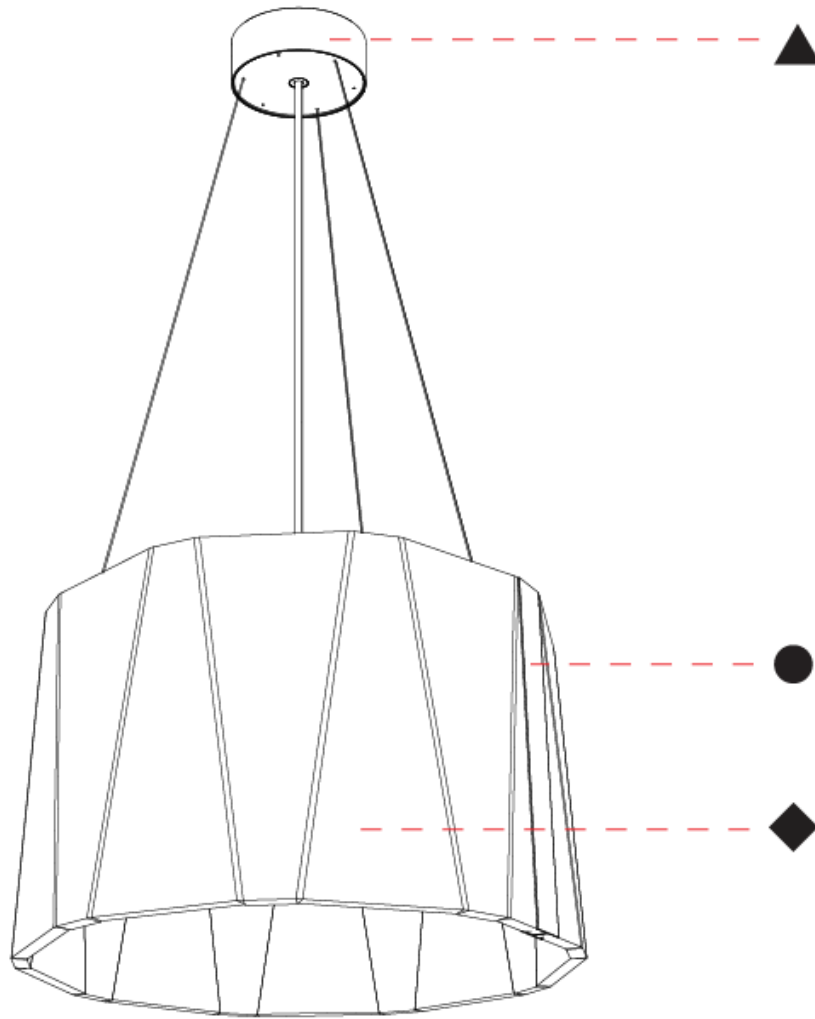

A3001058-

PROJECT	_____
TYPE	_____
SPECIFIER	_____
QUANTITY	_____
DATE	_____

A