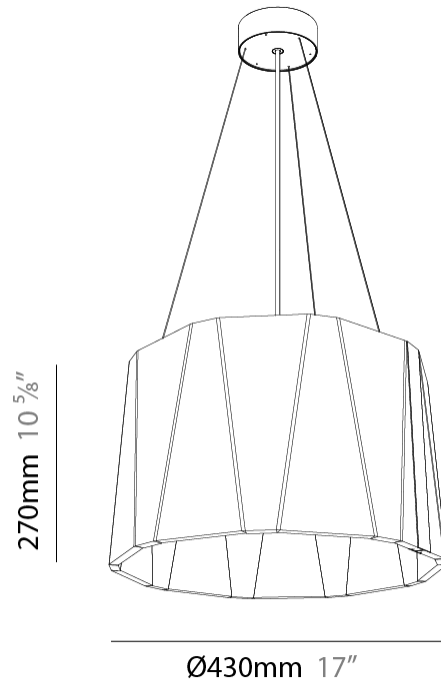

PHYSICAL

Shape: Drum
Diameter (mm): 430
Diameter (in): 16 ¹⁵/₁₆
Height (mm): 270
Height (in): 10 ⁵/₈
Weight (kg): 4.0

Diffuser: [Clear / Microprism / Clear Microprism](#)

Fixture Finish: [SSR / BKV / CWI / CRY / HAB / UFT / ITA / RUA / FTG / MYG / LOD / PUS / FRO / FUP / KIA / POP / BLS / SPG / MEY / GOH / CHC / COM / ABZ / JAG / OBR / MOS / ROR](#)

Holder Finish: [SSR / BKV / CWI / CRY / HAB / LAG / UFT / ITA / RUA / RUR / MIC / FTG / MYG / TWT / LOD / PUS / FRO / FUP / KIA / POP / BLS / SPG / MEY / GOH / GUM / CHC / COM / ABZ / JAG](#)

Acoustic Finish: [SFW / CYW / SEE / SYN / MTS / PMB / TTN / CYB / STO / DPE / BES / SHB / ARE / ANE / VRD / CRF](#)

Fixture Material: Aluminum

Primary Material: Acoustic

Cable Details: [2000mm/78 3/4" or 6000mm/236 1/4" Cable, - Black, Orange, Red, Transparent and White](#)

ELECTRICAL

Lamp Type: LED
Input Wattage (W): 33.8
Total Output Wattage (W): 30.9
Dimming: Tri-Mode (Non-Dimming and Phase Dimming (120Vac only) and 0-10V Dimming)
Driver Included: Yes
Driver Location: Integrated
Driver Type: Constant Current - Universal
Driver Class: Class 2
Input Voltage (V): 120 - 277
Constant Current (MA): 350mA & 700mA
Upon Request: [MATTER Dimming / DALI Dimming (Remote)](#)

LED

Color Temperature (°K): [2700 / 3000 / 3500 / 4000](#)
Max. Delivered Lumen (lm): Max 4459
CRI: >90 CRI
Lamp Life (hrs): 50000

OPTICAL

RATINGS AND CERTIFICATIONS
Certified By: Certified for North American Standards
IP rating: IP20